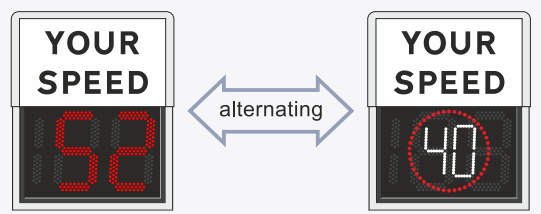

Dimensions: 63.4 x 78.6 x 18.2 cm / 28" x 30.9" x 7.2" (W x H x D)
with folded front screen: 63.4 x 48.2 x 18.2 cm / 28" x 19" x 7.2"

m-SID MINI

The new M-SID MINI combines innovative technology with established suitability for everyday use. The fold-away front screen protects the display during transportation and enables a stealth mode speed measurement. Integrated speed limit function gives the opportunity to compare between driven and the legal speed. With data storage, LED colour change and smile function.

Technical specifications:

- Speed limit function if speed limit is exceeded
 - Shows the speed limit sign
 - Alternating between driven speed and speed limit sign
- Smile function
- Adjustable parameters for min. and max. displayed speed, LED colour change, blinking display, speed limit and smile function
- Different parameter settings depending on time and day (5 parameter sets)
- LED colour change if speed limit is exceeded
- Timer and automatic daylight saving time
- Data storage in a ring buffer (exact to the second)
- Bidirectional measurement adjustable
- Battery level indicator
- Bluetooth communication with morelock graph 5 (PC) or App (Android)
- Bespoke face plate available
- Lightweight and compact aluminum casing
- 3 - digit high performance LED display with automatic adaption of brightness (digit height 32.5 cm / 12.8")
- Specially designed protection mask for excellent visibility even under strong sunlight
- Extended speed range 1 - 199 mph and decimal point 1.0 - 19.9 mph
- USB interface for data download, changing parameters or firmware update by USB flash drive (optional)
- Manual parameter setting by rotary switch (optional)
- Automatic data transfer by email + GPS location (optional)

Details:

Continuously adjustable speed limit function from 1 to 99 if speed limit is exceeded.

Fold-away front screen for easy transportation and Stealth mode