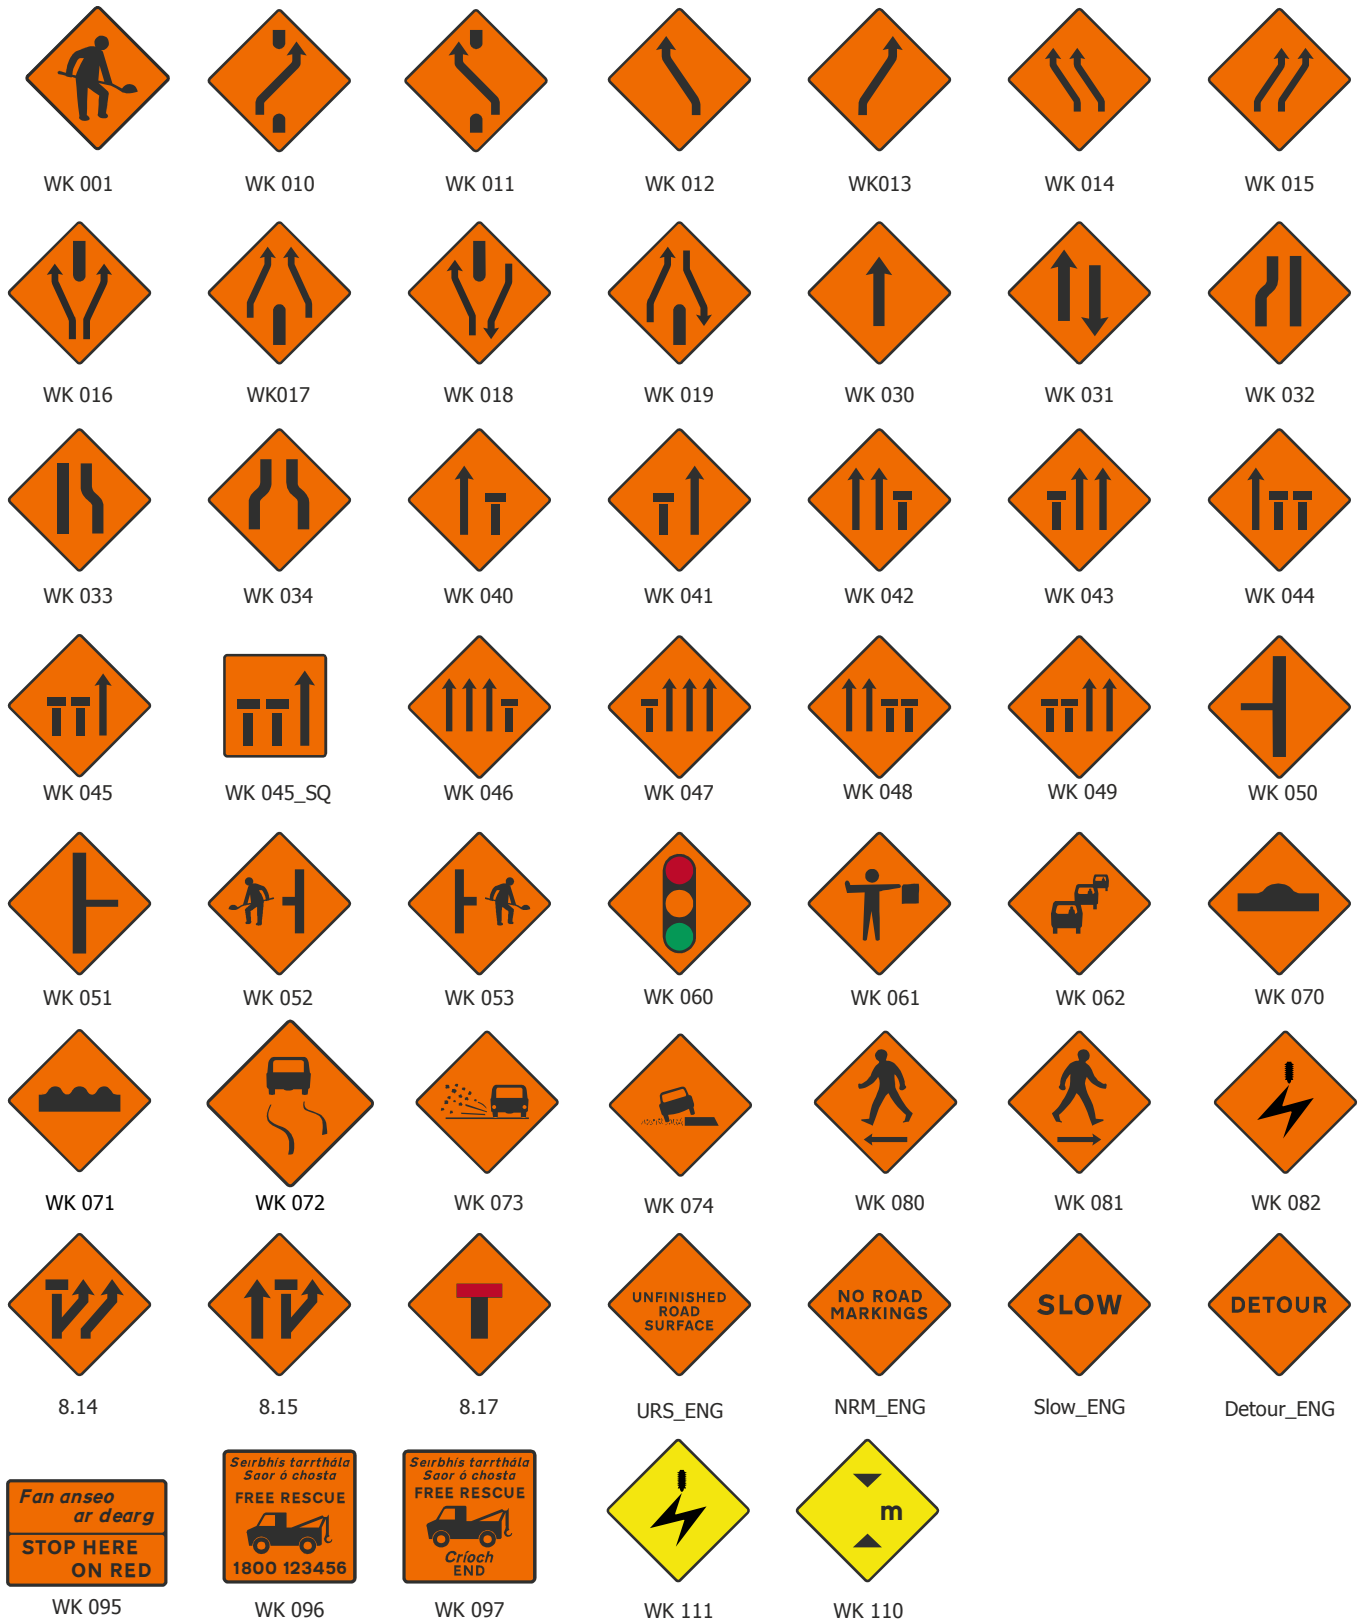

Irish roadworks signs

Temporary signs for Irish roadworks

The signs shown below are made from 3M High Intensity Prismatic onto Zintec plates, supplied with or without frames.

For more details please call our sales dept:
Tel: 01902 637575 Fax: 01902 637576
 email: sales@morelock.co.uk www.morelock.co.uk

Irish roadworks signs

Temporary signs for Irish roadworks

The signs shown below are made from 3M High Intensity Prismatic onto Zintec plates, supplied with or without frames.

Ramp_ENG

RR_ENG

RUS 061a

RUS 061b

W 185

W 062L

W 062R

W 063L

W 063R

WK 090

WK 090L

WK 090R

WK 090DL

WK 090UP

WK 091L

WK 091R

WK 091DL

WK 091UP

WK 020

WK 021