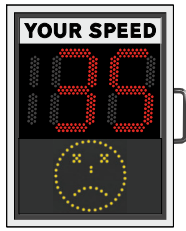

Comparison:

m-SID BASIC

m-SID BASIC-D

m-SID MINI

m-SID COMPACT 3000

-  2-digit LED display
-  3-digit LED display
-  Large LED display
-  LED colour exchange
-  LED protection mask
-  Battery level indicator
-  Data storage
-  Stealth mode
-  Smile function
-  LED text editor
-  Speed limit function
-  Bidirectional measurement
-  Timer
-  USB flash drive compatible
-  Bluetooth communication
-  E-Mail communication
-  Manual parameter setting
-  Different parameter per time/day
-  Integrated LED flashlights

✓	✓	-	-
-	-	✓	✓
23 cm / 9"	23 cm / 9"	32,5 cm / 12,8"	32,5 cm / 12,8"
-	✓	✓	✓
✓	✓	✓	✓
-	✓	✓	✓
-	-	✓	-
-	-	✓	✓
-	-	-	-
-	-	✓	✓
-	-	*	*
-	*	✓	✓
-	-	*	*
-	-	✓	✓
-	-	-	*

✓ Standard equipment

* optional

■ not available

Comparison continue...

m-SID VARIO

m-SID PLUS SMILE

m-SID PLUS

m-SID TEXT

m-SID SIGN

m-SID VARIO	m-SID PLUS SMILE	m-SID PLUS	m-SID TEXT	m-SID SIGN
-	-	-	-	-
✓	✓	✓	-	✓
31,5 cm / 12,4"	32,5 cm / 12,8"	32,5 cm / 12,8"	-	up to 54 cm / 21.3"
✓	✓	✓	✓	✓
✓	✓	✓	✓	✓
✓	✓	✓	-	-
✓	✓	✓	✓	*
-	-	-	✓	-
-	✓	✓	-	✓
✓	-	✓	✓	✓
-	✓	✓	-	*
✓	✓	✓	-	-
✓	✓	✓	✓	✓
*	*	*	-	-
✓	✓	✓	✓	*
*	*	*	-	-
*	*	*	-	✓
✓	✓	✓	-	✓
*	*	*	-	✓