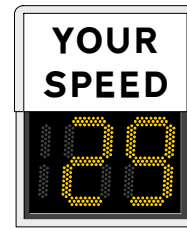

Comparison:

m-SID BASIC

m-SID BASIC-D

m-SID MINI

m-SID COMPACT 3000

-  2-digit LED display
-  3-digit LED display
-  Large LED display
-  LED colour exchange
-  LED protection mask
-  Battery level indicator
-  Data storage
-  Stealth mode
-  Smile function
-  LED text editor
-  Speed limit function
-  Bidirectional measurement
-  Timer
-  USB flash drive compatible
-  Bluetooth communication
-  E-Mail communication
-  Manual parameter setting
-  Different parameter per time/day
-  Integrated LED flashlights

✓	✓	-	-
-	-	✓	✓
23 cm / 9"	23 cm / 9"	32,5 cm / 12,8"	32,5 cm / 12,8"
-	✓	✓	✓
✓	✓	✓	✓
-	✓	✓	✓
-	-	✓	-
-	-	✓	✓
-	-	-	-
-	-	✓	✓
-	-	*	*
-	*	✓	✓
-	-	*	*
-	-	✓	✓
-	-	-	*

✓ Standard equipment

* optional

■ not available