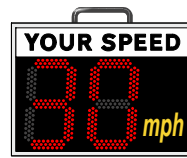

Comparison:

m-SID BASIC

m-SID BASIC-D

m-SID MINI

m-SID COMPACT 3000

-  2-digit LED display
-  3-digit LED display
-  Large LED display
-  LED colour exchange
-  LED protection mask
-  Battery level indicator
-  Data storage
-  Stealth mode
-  Smile function
-  LED text editor
-  Speed limit function
-  Bidirectional measurement
-  Timer
-  USB flash drive compatible
-  Bluetooth communication
-  E-Mail communication
-  Manual parameter setting
-  Different parameter per time/day
-  Integrated LED flashlights

✓	✓	-	-
-	-	✓	✓
23 cm / 9"	23 cm / 9"	32,5 cm / 12,8"	32,5 cm / 12,8"
-	✓	✓	✓
✓	✓	✓	✓
-	✓	✓	✓
-	-	✓	-
-	-	✓	✓
-	-	-	-
-	-	✓	✓
-	-	*	*
-	*	✓	✓
-	-	*	*
-	-	✓	✓
-	-	-	*

✓ Standard equipment

* optional

■ not available